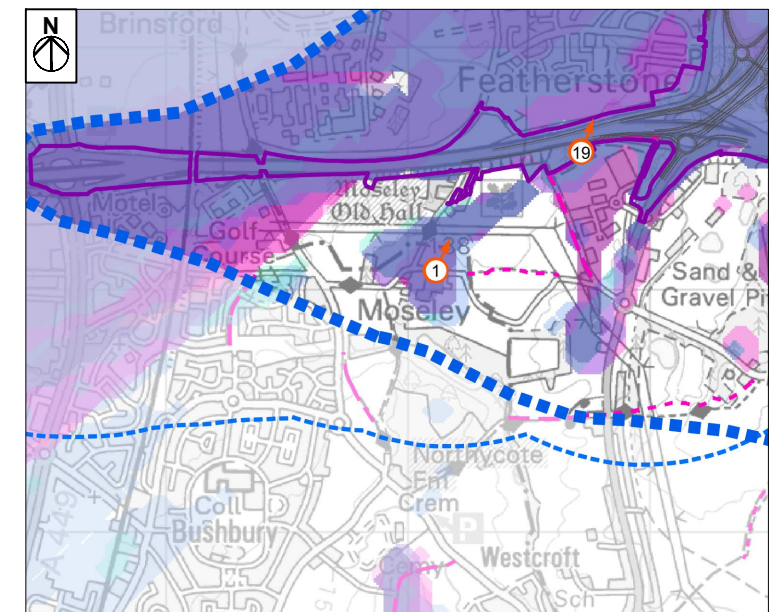

Extent of 50mm single frame image

Viewpoint number: 1
 Location title: View from Moseley Road
 Camera model: Canon EOS 6D
 Focal length: 50mm
 Field of View: 65° (Horizontal)
 Camera height: 1.6m
 Photo taken: 20/11/2018
 Coordinates: 393119, 304079
 Elevation: 136m AOD

Project:
M54 TO M6 LINK ROAD
 PROJECT NUMBER: 60536736
 CLIENT: HIGHWAYS ENGLAND

Title:
FIGURE 7.5A WINTER - VIEWPOINT 01
VIEW FROM MOSELEY ROAD

The Cube
 199 Wharfside Road
 Birmingham
 B1 1RN

Design: LB	CAD: LB
Chk'd: RW	App'd: NW
Date: 17/01/2020	Scale: N/A
No. HE514465-ACM-ELS-M54_SW_PR_Z-DR-LV-00015	Rev: P02 S8

cm

Moseley Old Hall beyond vegetation

Moseley Old Hall Cottage

Pye Green BT Tower, Cannock Chase

M54 beyond vegetation

Extent of 50mm single frame image

Viewpoint number: 1
 Location title: View from Moseley Road
 Camera model: Canon EOS 6D
 Focal length: 50mm
 Field of View: 65° (Horizontal)
 Camera height: 1.6m
 Photo taken: 21/06/2019
 Coordinates: 393119, 304079
 Elevation: 136m AOD

Project:
M54 TO M6 LINK ROAD
 PROJECT NUMBER: 60536736
 CLIENT: HIGHWAYS ENGLAND

Title:
FIGURE 7.5B SUMMER - VIEWPOINT 01
VIEW FROM MOSELEY ROAD

The Cube
 199 Wharfside Road
 Birmingham
 B1 1RN

Design: LB	CAD: LB
Chk'd: RW	App'd: NW
Date: 17/01/2020	Scale: N/A
No. HE514465-ACM-ELS-M54_SW_PR_Z-DR-LV-00015	Rev: P02 S8