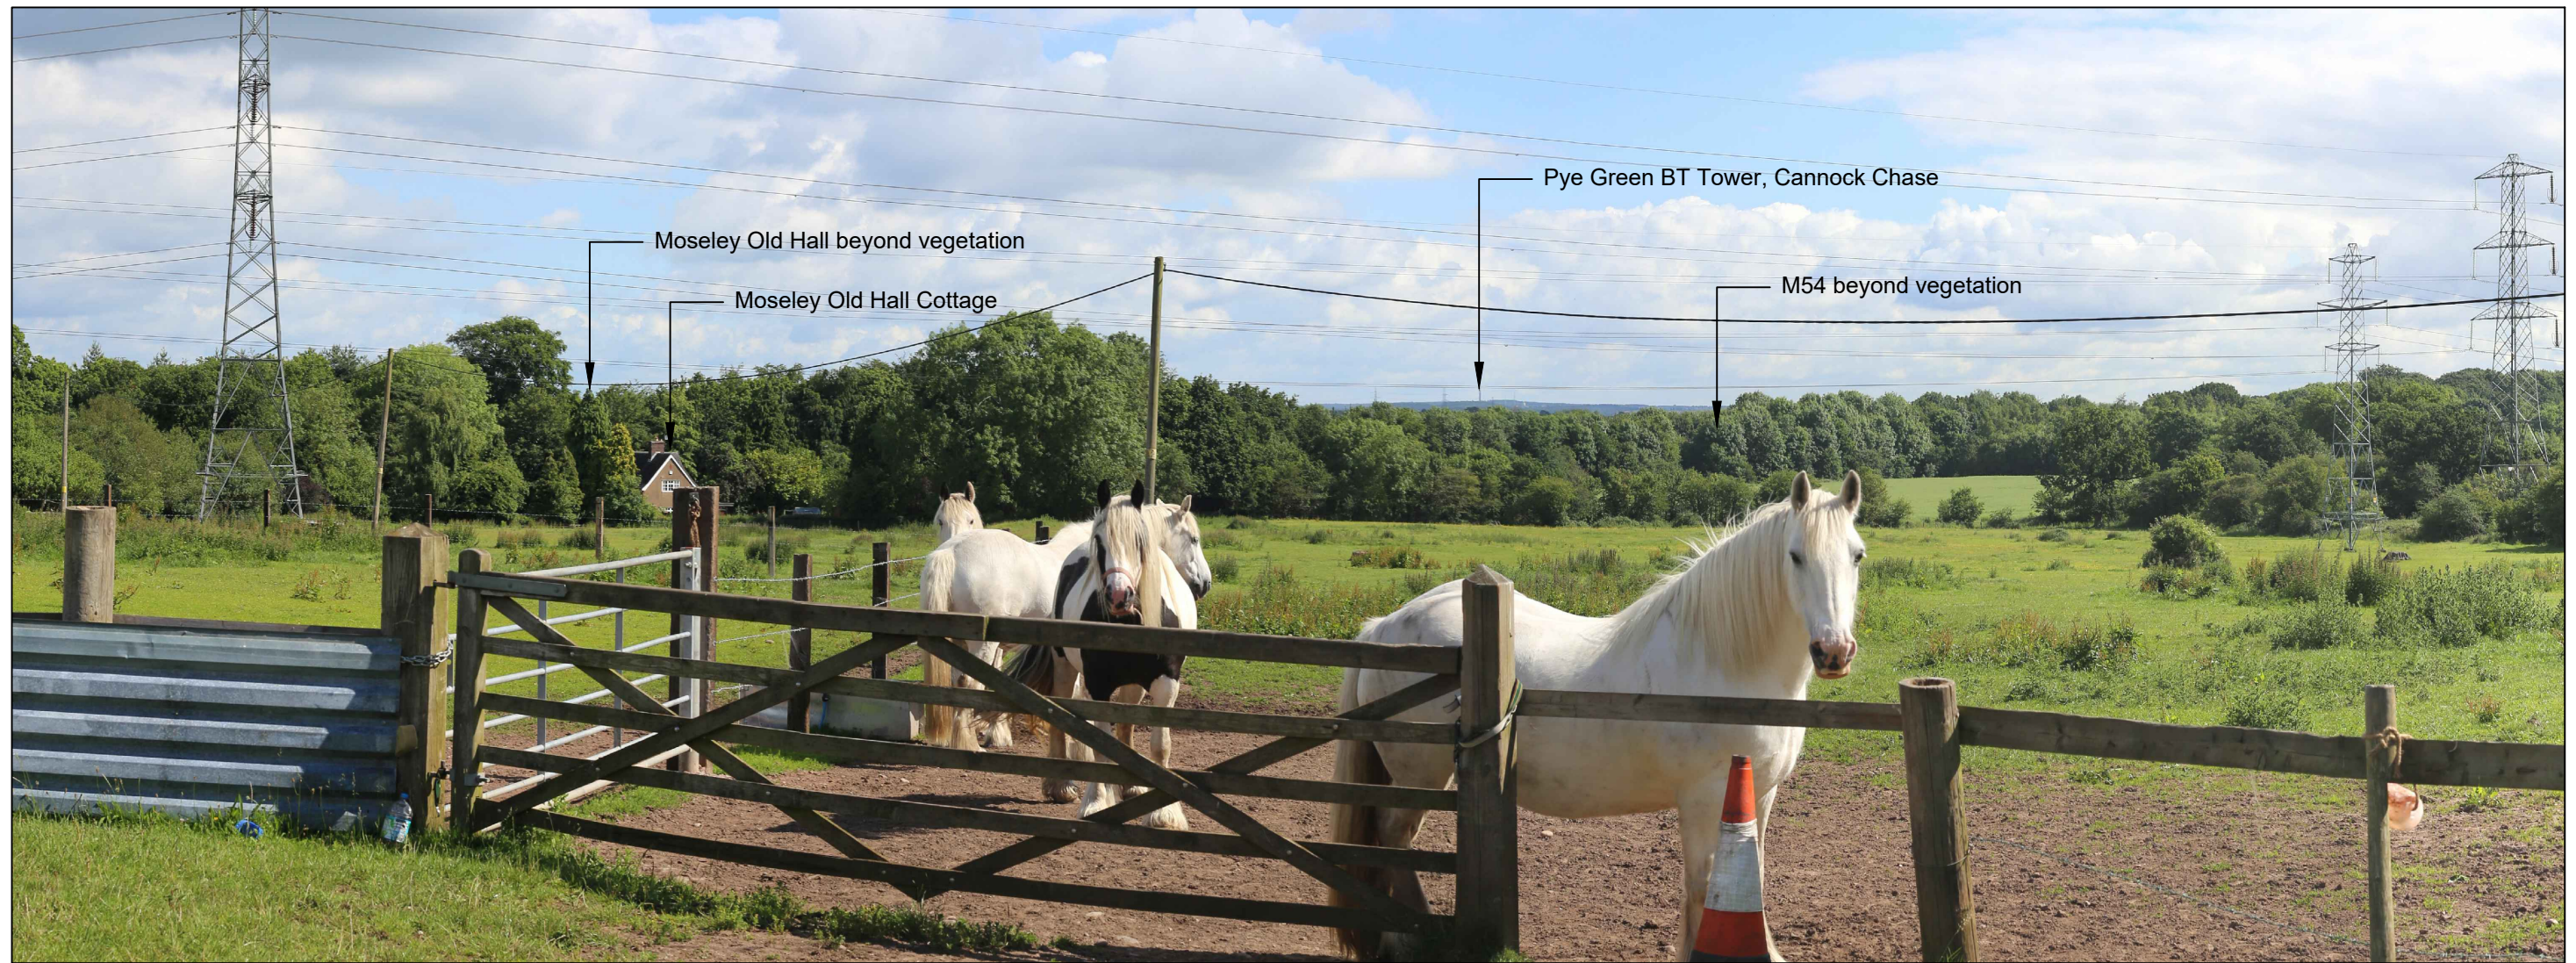

Extent of 50mm single frame image

Viewpoint number: 1
 Location title: View from Moseley Road
 Camera model: Canon EOS 6D
 Focal length: 50mm
 Field of View: 65° (Horizontal)
 Camera height: 1.6m
 Photo taken: 20/11/2018
 Coordinates: 393119, 304079
 Elevation: 136m AOD

Project:
M54 TO M6 LINK ROAD
 PROJECT NUMBER: 60536736
 CLIENT: HIGHWAYS ENGLAND

Title:
FIGURE 7.5A WINTER - VIEWPOINT 01
VIEW FROM MOSELEY ROAD

The Cube
 199 Wharfside Road
 Birmingham
 B1 1RN

Design: LB	CAD: LB
Chk'd: RW	App'd: NW
Date: 17/01/2020	Scale: N/A
No. HE514465-ACM-ELS-M54_SW_PR_Z-DR-LV-00015	Rev: P02 S8

cm

Moseley Old Hall beyond vegetation

Moseley Old Hall Cottage

Pye Green BT Tower, Cannock Chase

M54 beyond vegetation

Extent of 50mm single frame image

Viewpoint number: 1
 Location title: View from Moseley Road
 Camera model: Canon EOS 6D
 Focal length: 50mm
 Field of View: 65° (Horizontal)
 Camera height: 1.6m
 Photo taken: 21/06/2019
 Coordinates: 393119, 304079
 Elevation: 136m AOD

Project:
M54 TO M6 LINK ROAD
 PROJECT NUMBER: 60536736
 CLIENT: HIGHWAYS ENGLAND

Title:
FIGURE 7.5B SUMMER - VIEWPOINT 01
VIEW FROM MOSELEY ROAD

The Cube
 199 Wharfside Road
 Birmingham
 B1 1RN

Design: LB	CAD: LB
Chk'd: RW	App'd: NW
Date: 17/01/2020	Scale: N/A
No. HE514465-ACM-ELS-M54_SW_PR_Z-DR-LV-00015	Rev: P02 S8