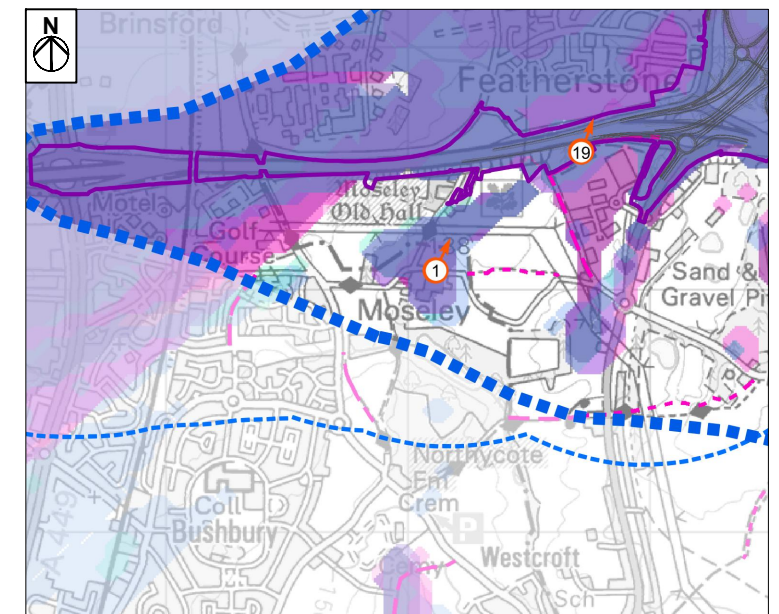

Extent of 50mm single frame image

Viewpoint number: 1
 Location title: View from Moseley Road
 Camera model: Canon EOS 6D
 Focal length: 50mm
 Field of View: 65° (Horizontal)
 Camera height: 1.6m
 Photo taken: 20/11/2018
 Coordinates: 393119, 304079
 Elevation: 136m AOD

cm

Moseley Old Hall beyond vegetation

Moseley Old Hall Cottage

Pye Green BT Tower, Cannock Chase

M54 beyond vegetation

Extent of 50mm single frame image

Viewpoint number: 1
 Location title: View from Moseley Road
 Camera model: Canon EOS 6D
 Focal length: 50mm
 Field of View: 65° (Horizontal)
 Camera height: 1.6m
 Photo taken: 21/06/2019
 Coordinates: 393119, 304079
 Elevation: 136m AOD

Project:
M54 TO M6 LINK ROAD
 PROJECT NUMBER: 60536736
 CLIENT: HIGHWAYS ENGLAND

Title:
FIGURE 7.5B SUMMER - VIEWPOINT 01
VIEW FROM MOSELEY ROAD

The Cube
 199 Wharfside Road
 Birmingham
 B1 1RN

Design: LB	CAD: LB
Chk'd: RW	App'd: NW
Date: 17/01/2020	Scale: N/A
No. HE514465-ACM-ELS-M54_SW_PR_Z-DR-LV-00015	Rev: P02 S8